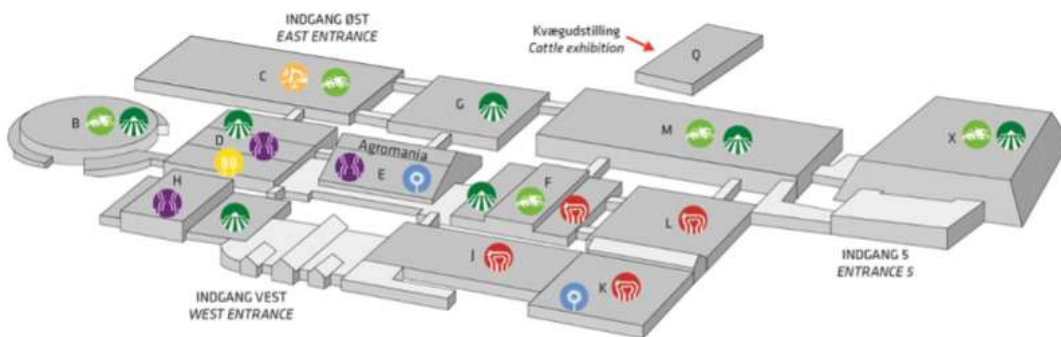

- traktorer og høstmaskiner
  tractors and combine harvesters
- kornhåndtering
  crop management
- energi
  energy
- viden og service
  knowledge and service
- markredskaber
  agricultural machinery
- staldmekanisering
  livestock machinery
- entreprenør, vej & park
  construction, roads and parks