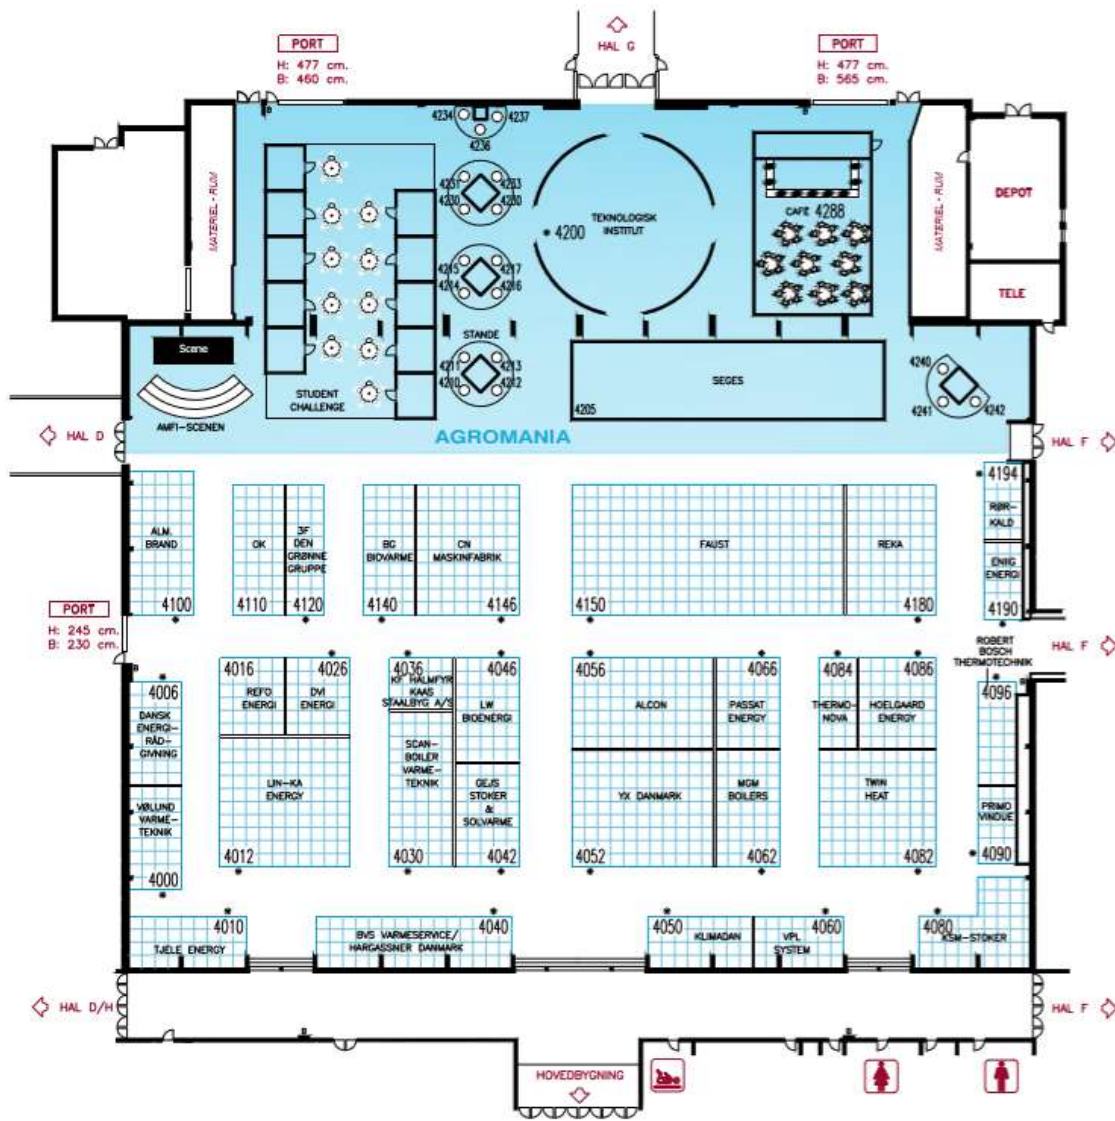

- traktorer og høstmaskiner
  tractors and combine harvesters
- kornhåndtering
  crop management
- energi
  energy
- viden og service
  knowledge and service
- markredskaber
  agricultural machinery
- staldmekanisering
  livestock machinery
- entreprenør, vej & park
  construction, roads and parks